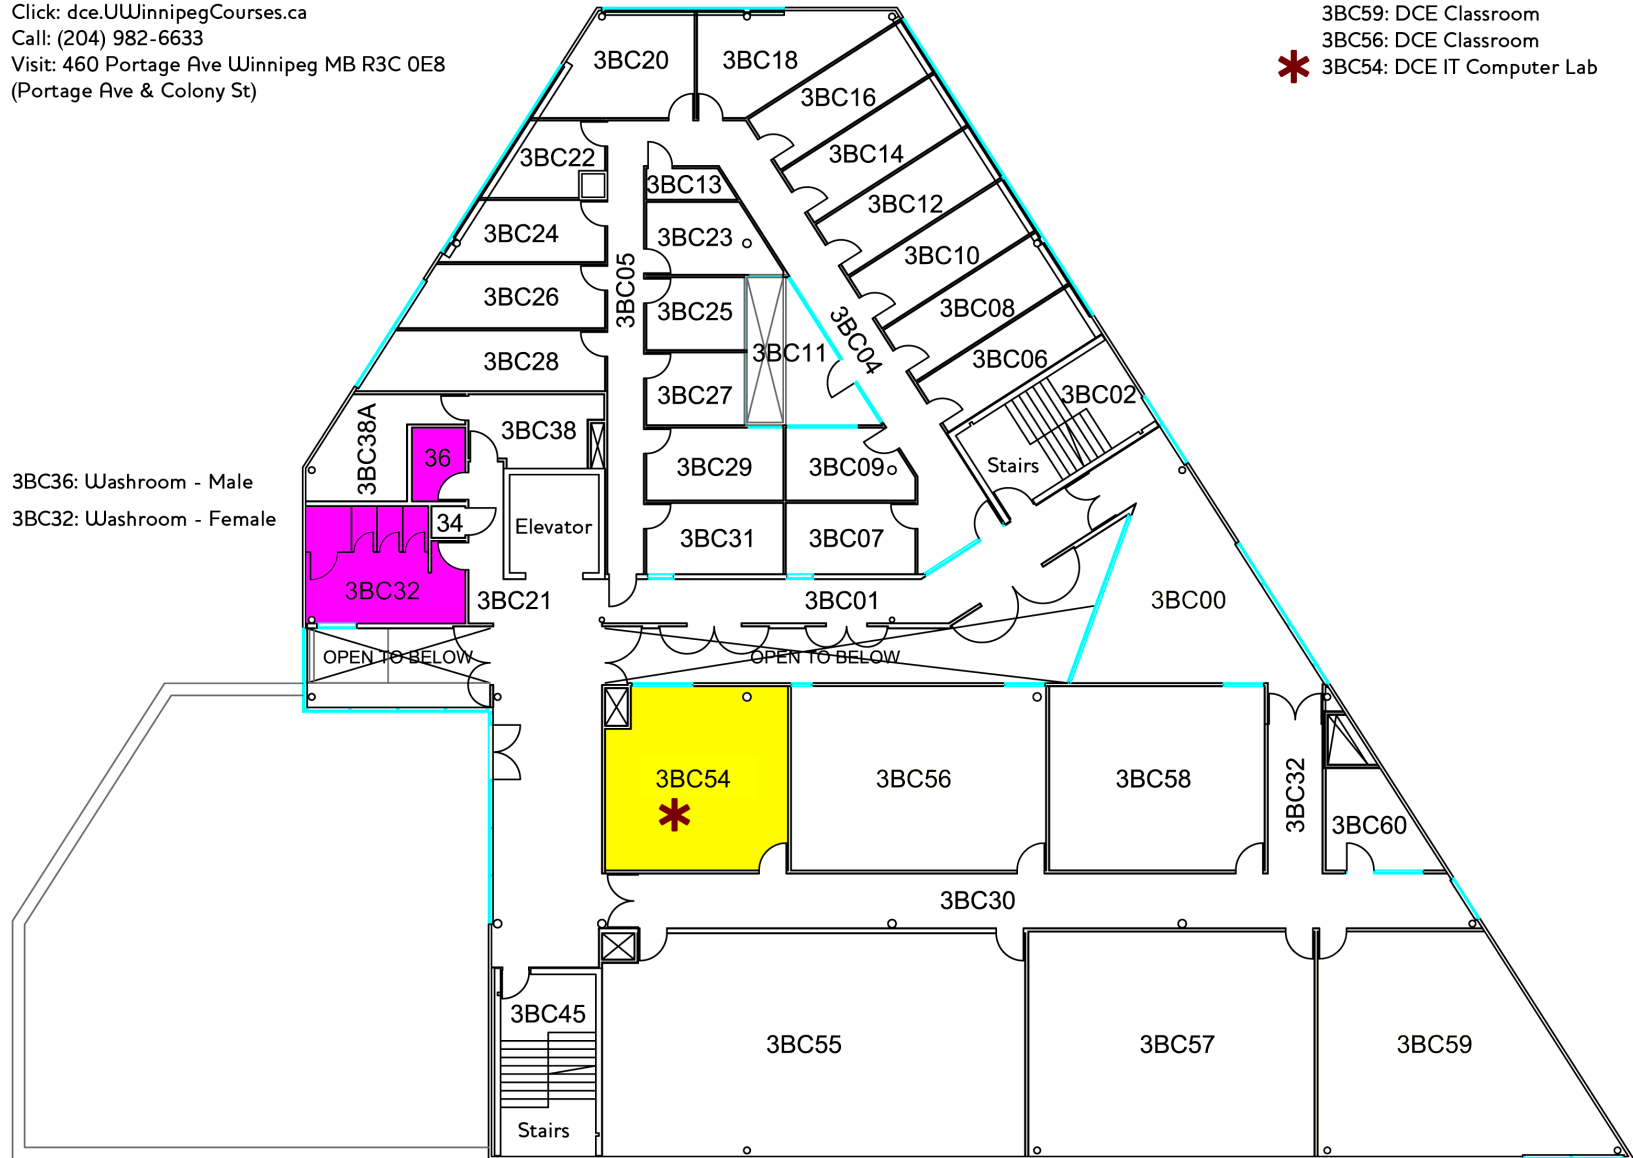

THE UNIVERSITY OF WINNIPEG
DIVISION OF CONTINUING EDUCATION

Buhler Center
 460 Portage Ave
 DCE Room Layout
 Third Floor

Click: dce.UWinnipegCourses.ca
 Call: (204) 982-6633
 Visit: 460 Portage Ave Winnipeg MB R3C 0E8
 (Portage Ave & Colony St)

3BC59: DCE Classroom
 3BC56: DCE Classroom
 * 3BC54: DCE IT Computer Lab

3BC36: Washroom - Male
 3BC32: Washroom - Female